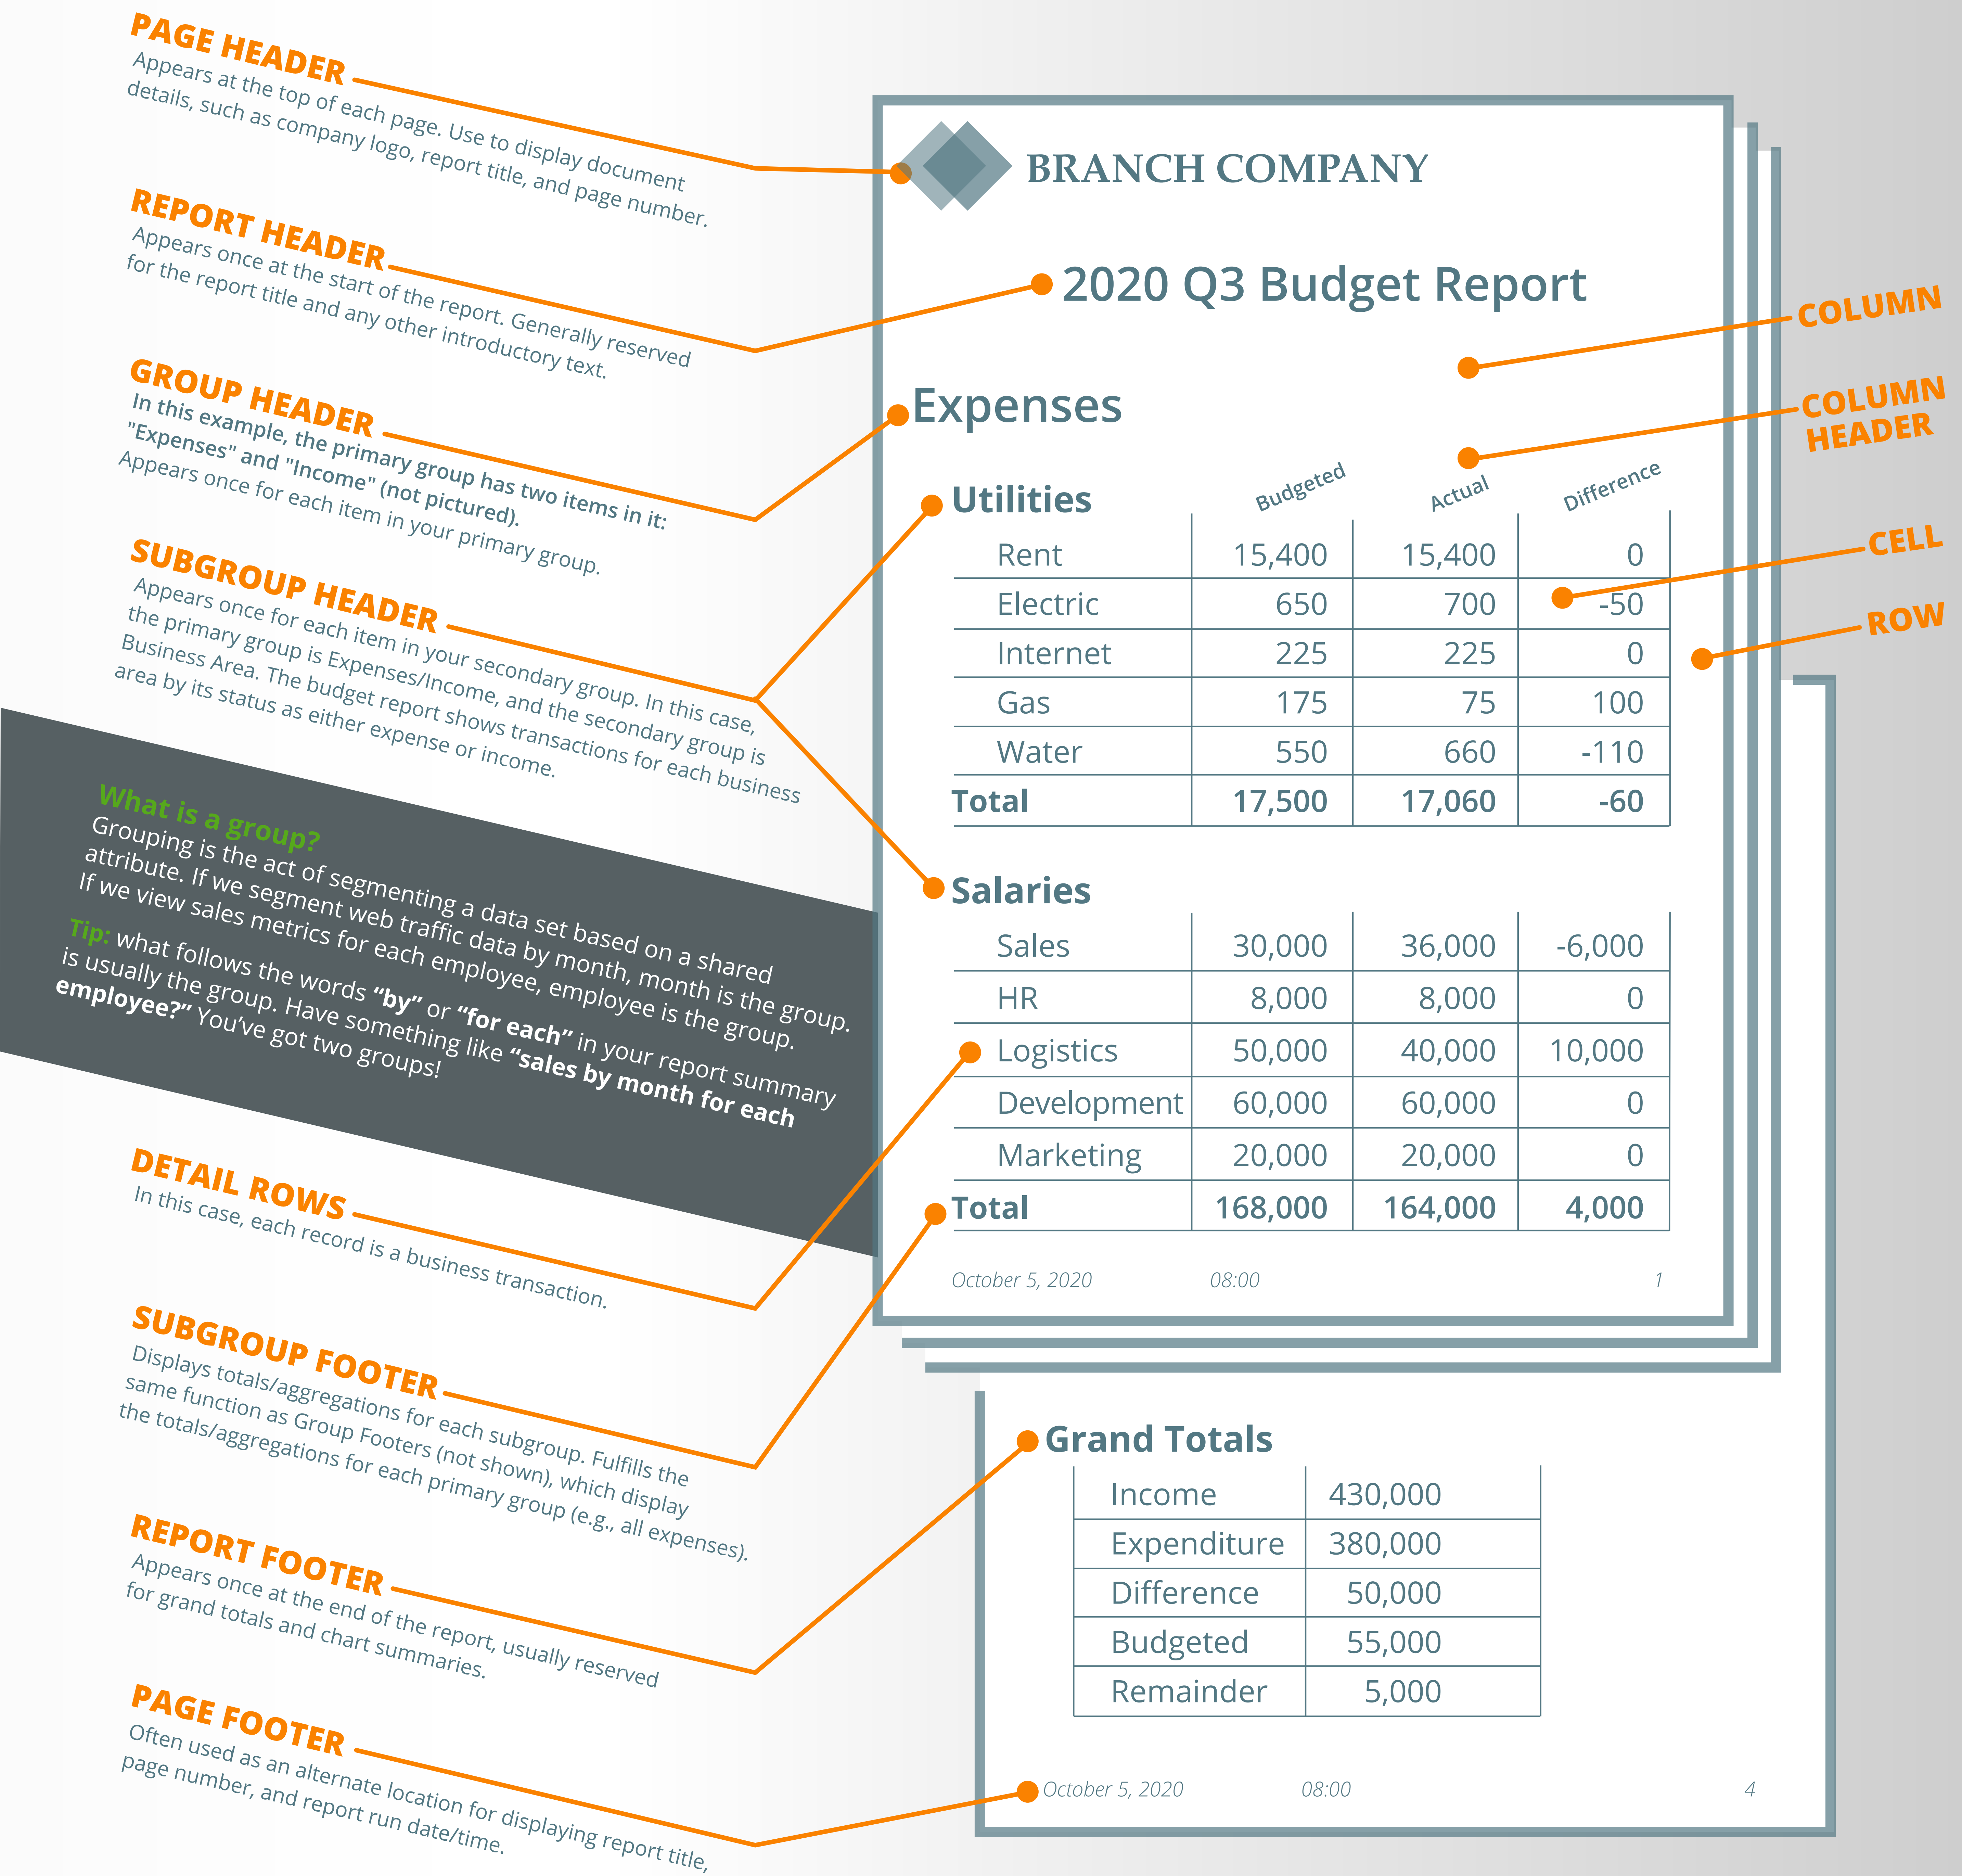

The Anatomy of a Report

Report design is as simple as knowing where to put what. This diagram covers the basics.

Take a 30-minute product tour to see how easy it is to build reports in Exago BI.

Happy Reporting!